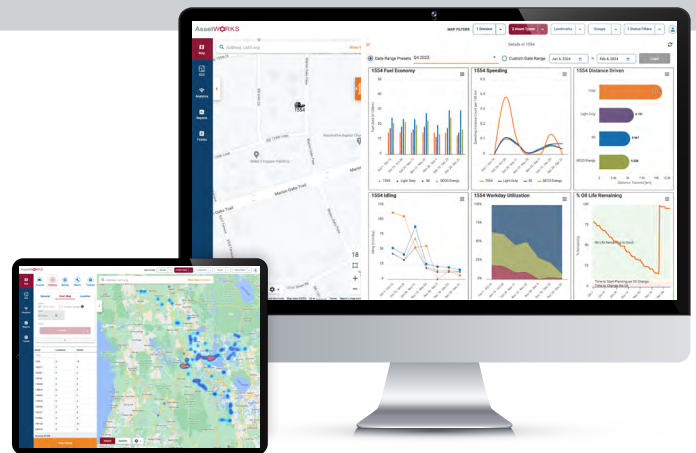

Solution Overview

AssetWorks GPS is a comprehensive GPS/Telematics solution for tracking and managing vehicles, assets, and drivers. Our cutting-edge system goes beyond traditional GPS tracking, integrating advanced features like Artificial Intelligence (AI) Dashcam and Secure Fueling, ensuring the utmost efficiency, safety, and security for your fleet operations.

AssetWorks GPS incorporates the only 2-way integration to FleetFocus, our fleet management system, creating a unified platform that combines feature-rich telematics technology with the fleet system of record. This integration empowers modern fleets with unprecedented control and insight into their operations.

Key Features

- Odometer/Mileage capture
  - ECM and non-ECM vehicles
- Engine hour/Asset run time capture
- FleetFocus Integration – GPS hardware also supports Secure fueling, eliminating need for a second device
- Capture of trouble codes and Malfunction Indicator Lights
- In-vehicle monitoring systems
- Integration with FleetFocus
- Geofencing
- Driver behavior monitoring
- Real-time asset tracking
- Vehicle diagnostics

For more information, contact your AssetWorks Sales Representative or visit us online at assetworks.com.

AssetWORKS | GPS

Benefits

Real-time Data Capture

Automatically capture data points from various types of vehicles and assets.

Streamline Maintenance Processes

FleetFocus integration, proactive maintenance scheduling, and predictive analytics ensures optimal fleet performance and minimizes downtime.

Data Visibility

An integrative telematics device empowers fleets to make more informed decisions, leveraging real-time insights for enhanced decision-making.

Increase Safety and Compliance

Guarantee adherence to regulatory standards while proactively addressing safety concerns with the AssetWorks GPS AI Dashcam.