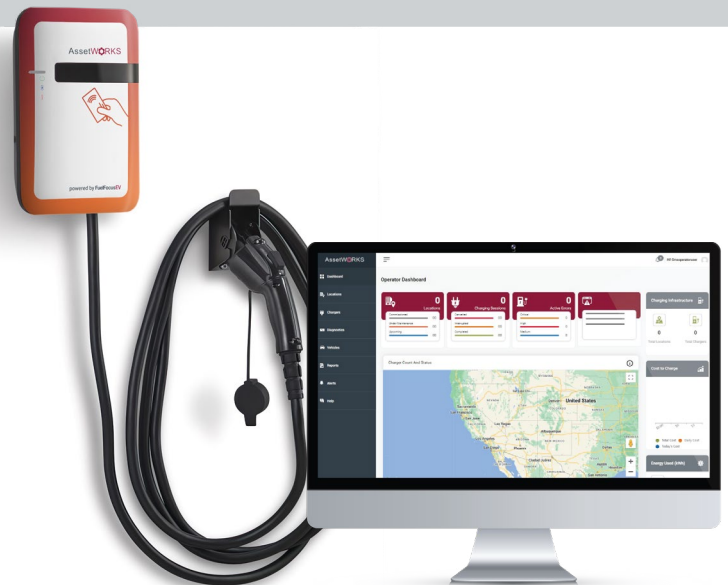

Solution Overview

AssetWorks Charge Management Software (CMS) is a powerful solution designed by fleets and for fleets to integrate seamlessly with AssetWorks FleetFocus and EAM solutions. AssetWorks CMS supports the continuous, real-time management of electricity as a fuel, allowing fleet professionals to manage their entire operations in one, integrated system.

This robust integration allows fleet and facility managers to track electric vehicle charging in tandem with petroleum and other alternative fuel use. Charging session events are integrated automatically to eliminate manual data entry and errors. These events and costs are applied against the asset for internal billing, total cost analysis and other historical reporting.

Software Features

- Vehicle Access Control
- Scheduled Charging and Load Balancing
- Electricity Cost Reporting
- Remote Control and Diagnostics
- Highest level of integration with FleetFocus and EAM
- Can be used alongside other supported charging networks

Hardware Features

- OCCP software can be used on range of hardware
- AssetWorks works with manufacturers to configure software at the factory
- AssetWorks is the one-stop-shop for hardware purchasing, installation, and integration
- Supports Level 2 Charging, DC Fast Charging, and Take-Home Charging operations

Benefits

Reduce electricity costs with load management

See your entire fleet in real-time with fleet designed dashboards

Make changes to reduce charging costs and improve resiliency

Analyze in moments, not hours with out-of-the-box reports to review station health, costs, trends, and more

Break down data silos and use multiple charging networks with CMS and other FuelFocusEV products

For more information, contact your AssetWorks Sales Representative or visit us online at assetworks.com.

AssetWORKS | FuelFocusEV