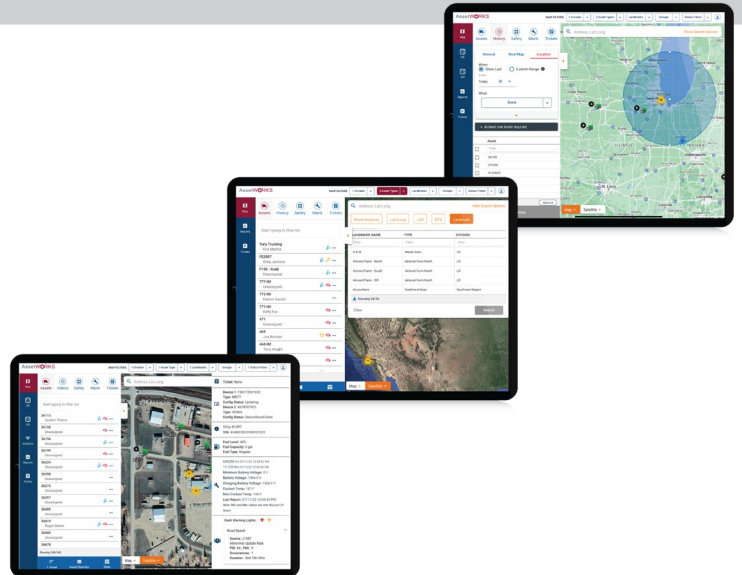

## Challenges

Modern fleet organizations not only require an advanced GPS/Telematics solution, but they also require a single database of vehicle, asset, and maintenance data for optimal reporting.

## Solution Overview

AssetWorks GPS is a comprehensive GPS/Telematics solution for the tracking and management of your vehicles, assets, and drivers. AssetWorks GPS is fully integrated with FleetFocus fleet management system, combining feature rich telematics technology with the fleet system of record to provide an extremely powerful platform for modern fleets.

AssetWorks GPS automatically captures key data points from light and heavy-duty vehicles, trailers, yellow iron, and other high value assets. A real-time integration with FleetFocus eliminates manual data collection and streamlines your maintenance processes with accurate and timely data.

## Key Integration Points

- **Mileage capture/Odometer readings-** AssetWorks GPS provides accurate and timely capture of ECM-based mileage to ensure PM schedules are being managed effectively. For non-ECM equipped vehicles, GPS offers a calculated mileage.
- **Trouble Codes-** Real-time capture of trouble codes (DTCs) and Malfunction Indicator Lights (MILs) ensures critical problems can be dealt with in a timely manner.
- **Location-** With regular location updates to FleetFocus, your maintenance staff will no longer waste time searching for vehicles/assets requiring service.
- **Engine hour/Asset run time capture-** AssetWorks GPS captures engine hours direct from ECM or will utilize cumulative engine run time on/off to capture hours if o ECM is available. Automated capture ensures hourly-based PM schedules are optimized.
- **Asset system of record-** FleetFocus is the system of record for asset data. Additions, modifications, or terminations in your fleet flow down automatically to AssetWorks GPS so you only need to maintain one database of assets.